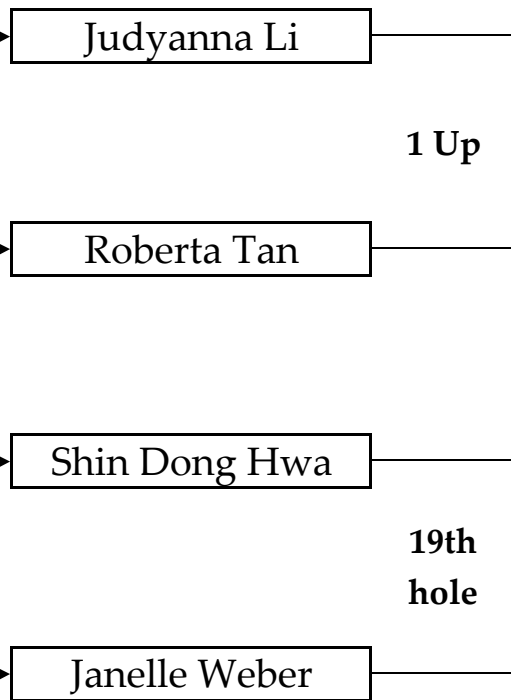

Semi-final

Must be completed
on or before 28 Nov 2017