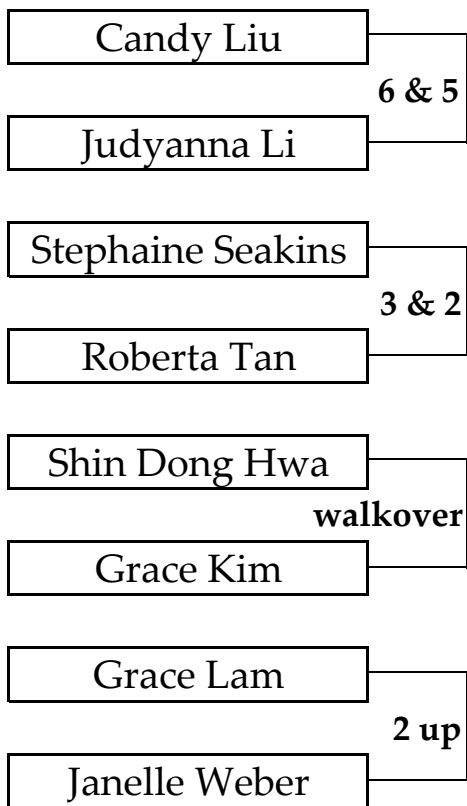

Discovery Bay Ladies Day - Single Match Play 2017

Quarter Final

Must be completed
on or before 8 Nov 2017